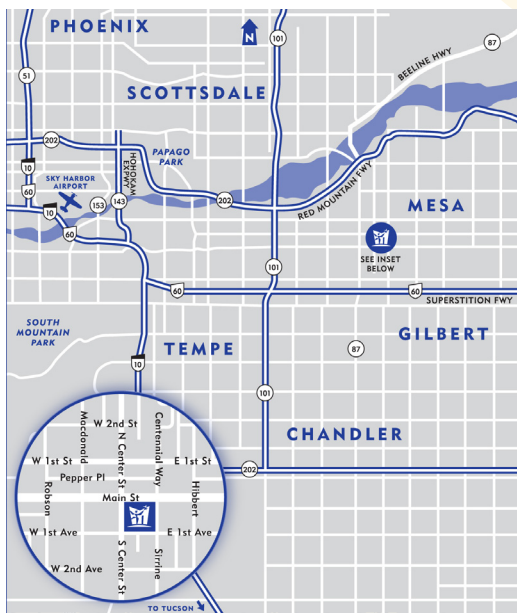

EASY TO FIND

Yes, I want to get inside the circle!

Please enroll me in Members Circle at Mesa Arts Center for one year at the following membership level:

1. ☐ $50 Bronze Level
   ☐ $100 Silver Level
   ☐ $250 Gold Level
   ☐ $500 Platinum Level
   ☐ $1,500 Founder Donor Circle
   ☐ $3,000 Director's Circle

Name _____ Company Name (for Corporate Members) _____

Address _____ State _____ Zip _____

City _____ Home Phone _____ Work Phone _____

Email Address (required to receive E-Newsletter and email ticket offers) _____

Print your name exactly as you would like it to appear in theater programs (for Founder Donor Circle and above)

IMPORTANT – PLEASE FILL OUT BOTH SIDES